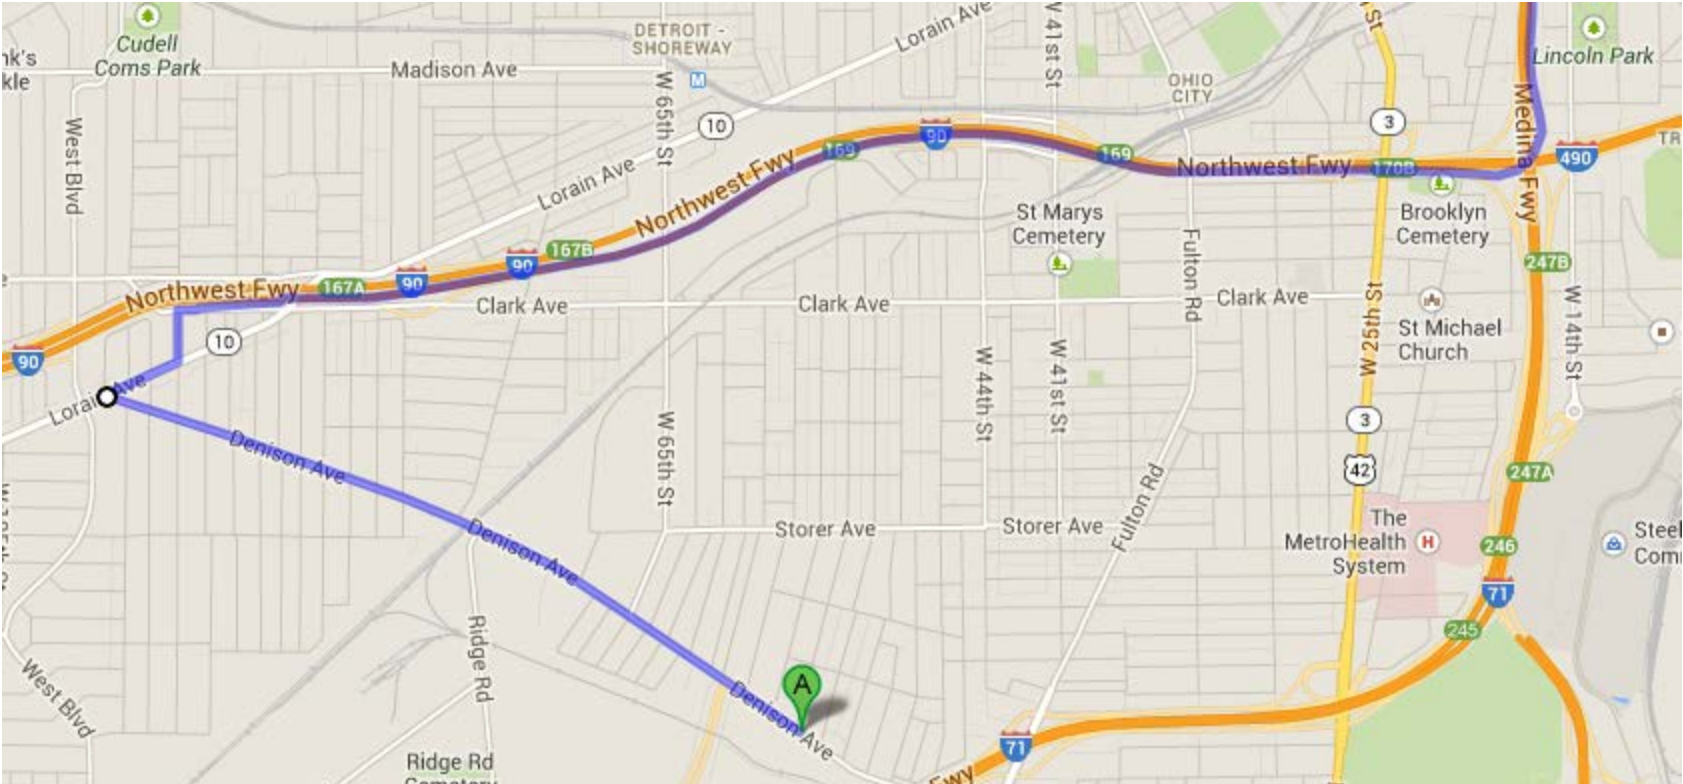

Container Compliance Detour Guidance

Denison Ave West Bound Only Until
July 2014

To Container Compliance from I-71 North

Denison Ave West Bound ONE WAY

From Container Compliance to I-71 South

Denison Ave West Bound ONE WAY

From Container Compliance to I-71 North

Denison Ave West Bound ONE WAY

From Container Compliance to SR 176

Denison Ave West Bound ONE WAY

I-71 South, turn around at W130th
Exit at W14th to SR 176