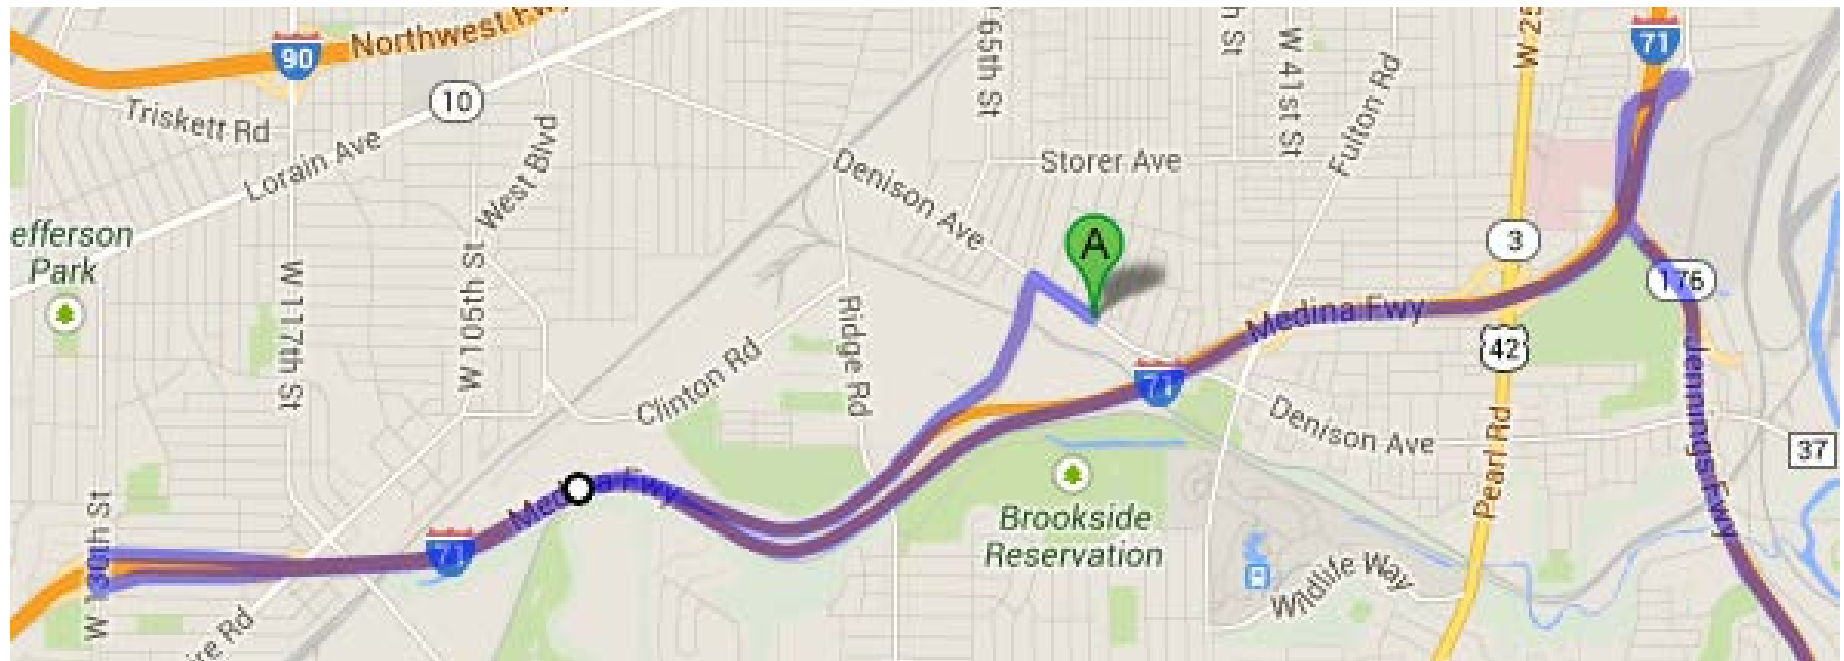

Container Compliance Detour Guidance

Denison Ave West Bound Only Until
July 2014

To Container Compliance from I-71 North

Denison Ave West Bound ONE WAY

From Container Compliance to I-71 South

Denison Ave West Bound ONE WAY

From Container Compliance to I-71 North

Denison Ave West Bound ONE WAY

From Container Compliance to SR 176

Denison Ave West Bound ONE WAY

I-71 South, turn around at W130th
Exit at W14th to SR 176