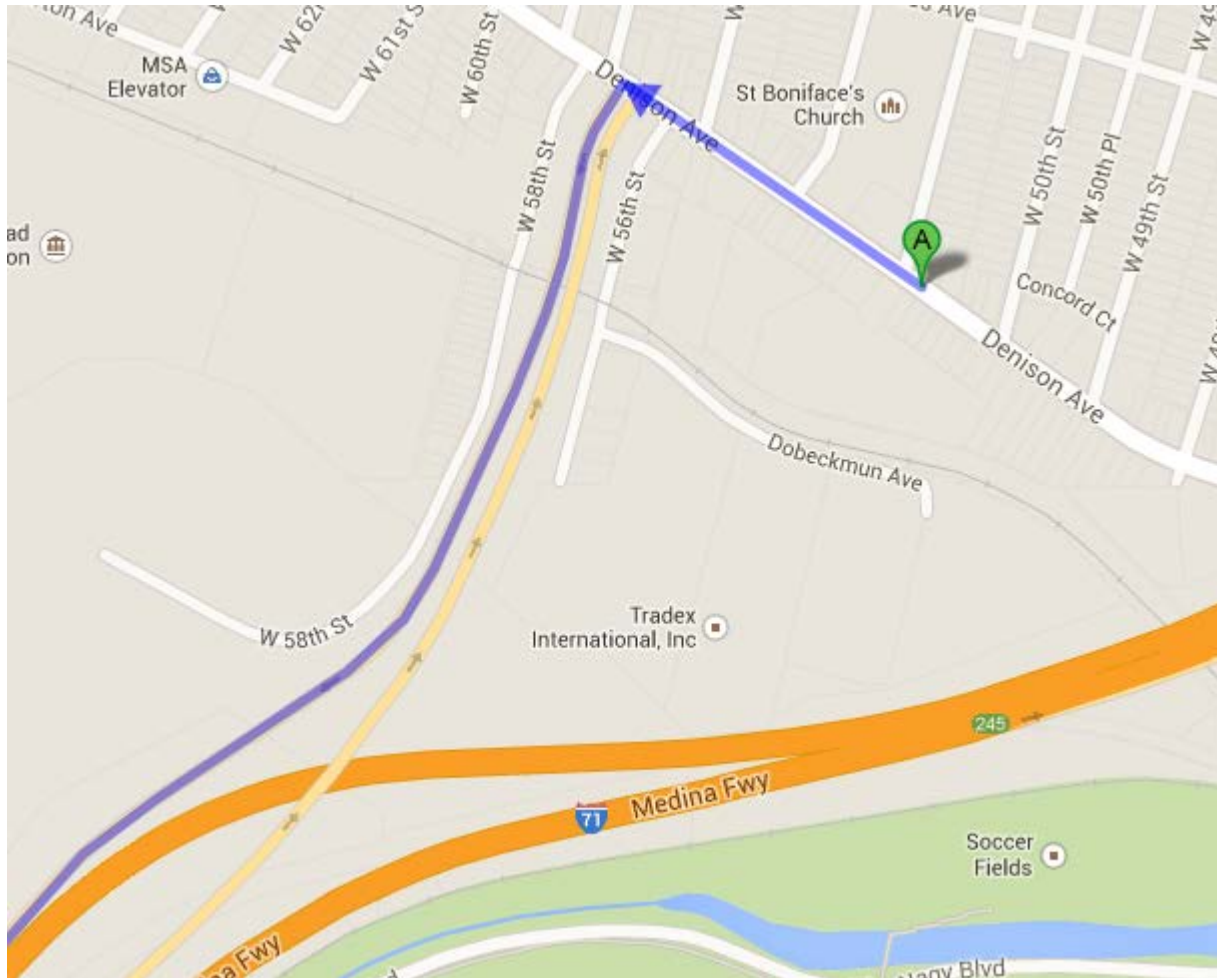

Container Compliance Detour Guidance

Denison Ave West Bound Only Until
July 2014

To Container Compliance from I-71 North

Denison Ave West Bound ONE WAY

From Container Compliance to I-71 South

Denison Ave West Bound ONE WAY

From Container Compliance to I-71 North

Denison Ave West Bound ONE WAY

From Container Compliance to SR 176

Denison Ave West Bound ONE WAY

I-71 South, turn around at W130th
Exit at W14th to SR 176