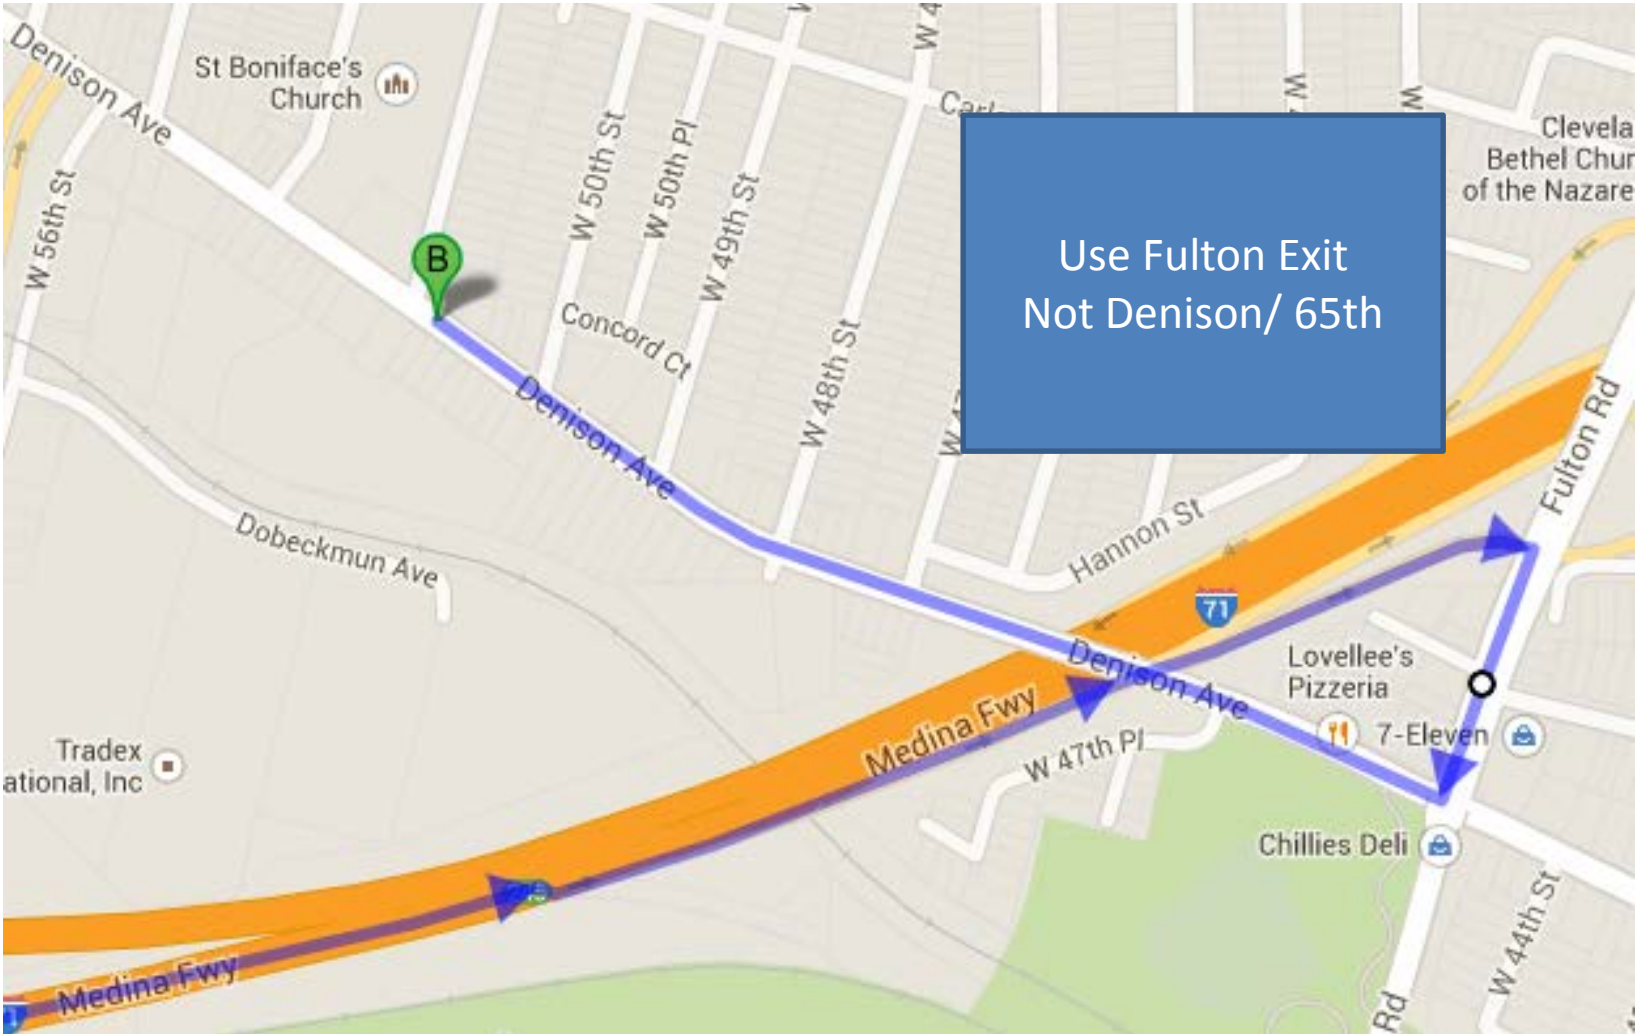

Container Compliance Detour Guidance

Denison Ave West Bound Only Until
July 2014

To Container Compliance from I-71 North

Denison Ave West Bound ONE WAY

From Container Compliance to I-71 South

Denison Ave West Bound ONE WAY

From Container Compliance to I-71 North

Denison Ave West Bound ONE WAY

From Container Compliance to SR 176

Denison Ave West Bound ONE WAY

I-71 South, turn around at W130th
Exit at W14th to SR 176